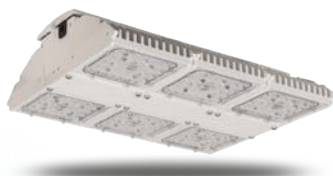

VIVIDVEG™ Grow Fixture